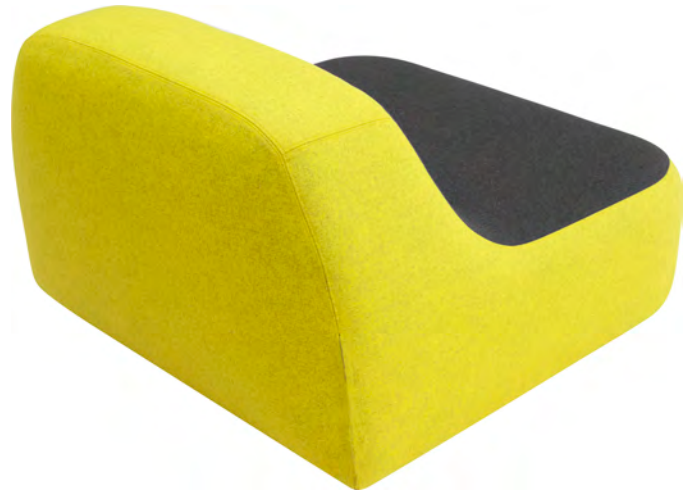

Year of design: 2010

Function:

SAND collection consists of three pieces of furniture:

Lounge chair, sofa chaise long and pouf, that makes it possible to create many great arrangements with beautiful design.

259

Composition: 100% Vinyl / Backing: 100% Polyester

SAND COLLECTION

WWW.BCILIBRARIES.COM

SAND

BCI

www.bcilibraries.com
877 224 7026