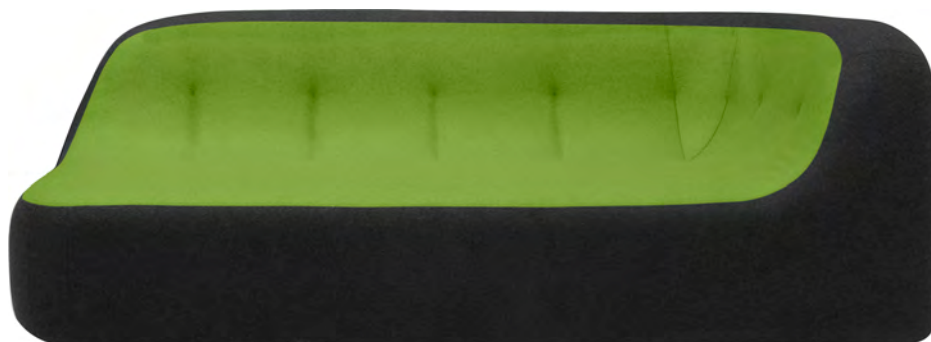

SAND

Description:

Cutting edge design

The SAND Collection is cutting edge design inspired by nature. The main inspiration is the way water transforms and shapes stones through time, and the way sand constantly creates new shapes. The SAND Collection is unique and functional furniture that creates a comfortable and peaceful setting for you and those around you.

Year of design: 2010

Function:

SAND collection consists of three pieces of furniture:

Lounge chair, sofa chaise long and pouf, that makes it possible to create many great arrangements with beautiful design.

Design: Jose A. Esteban

Jose A. Esteban, Alicante, 1971
Industrial design graduate in Alcoi EASD (Spain). In 1992 began his professional career in multiple sectors such as electronics, furniture, household products, toys and packaging. Leads Esteban Design is a company dedicated to the design, positioning and product development.

Javier Moreno Studio

Javier Moreno Beneyto, Alcoy 1984
2005 easd Alcoi, Degree in product design.
2008 instituto europeo di design, Madrid.
Since his graduation in 2005, Javier Moreno has been working in different companies related to product development and design process. In 2010, Javier Moreno founded his own design studio and is developing a wide range of products, furniture, lighting and home ware products.