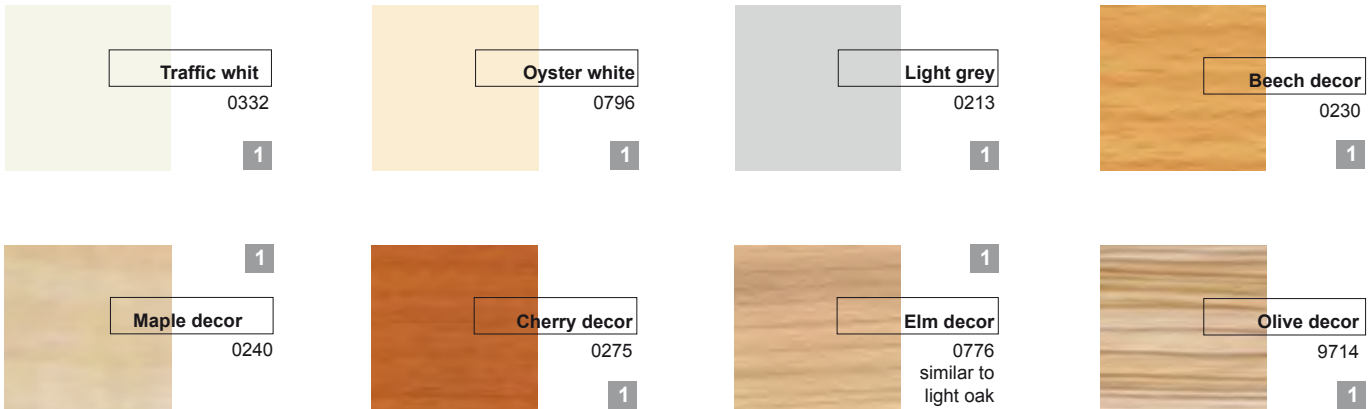

Note: Additional intermediate heights, widths, and lengths available upon request

Accessories - Have your desks fabricated just like you want them!

Surfaces

from solid wood veneer and plastic

Wooden surfaces are either directly plastic-coated or covered with an HPL laminated plastic, depending on their application. Differences in colour underline the characteristics of solid wood surfaces and cannot be avoided. Solid wood changes its colours under the influence of light. Table and work surfaces with solid wood veneer have only limited abrasion resistance. We recommend our highly resistant plastic decors for these types of surfaces. We use environmental-friendly lacquers for our solid wood surfaces.