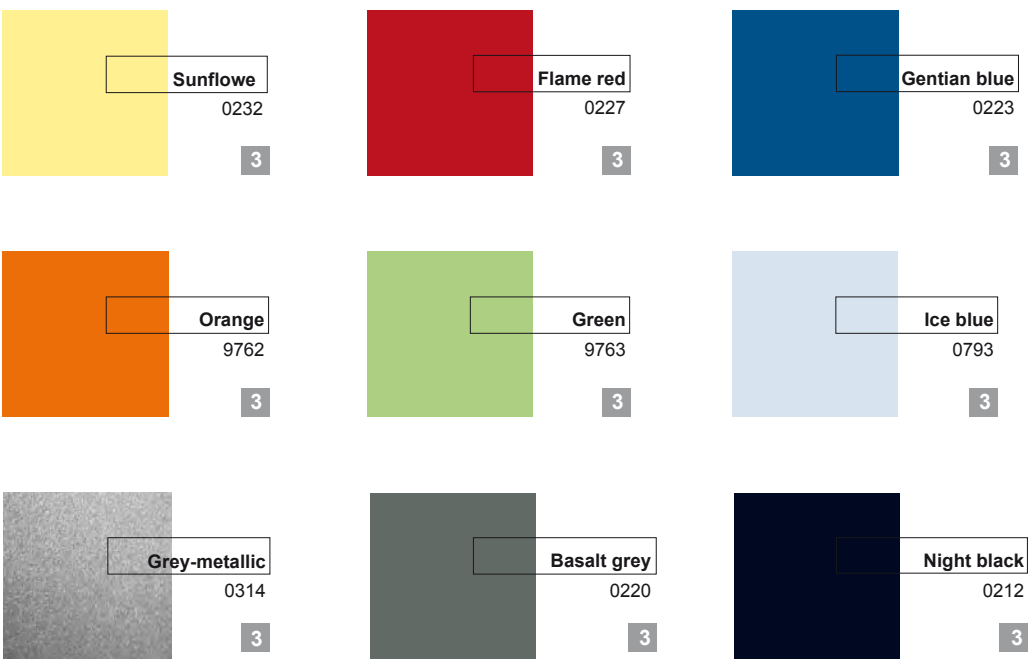

Note: Additional intermediate heights, widths, and lengths available upon request

Accessories - Have your desks fabricated just like you want them!

Surfaces

from solid wood veneer and plastic

Wooden surfaces are either directly plastic-coated or covered with an HPL laminated plastic, depending on their application. Differences in colour underline the characteristics of solid wood surfaces and cannot be avoided. Solid wood changes its colours under the influence of light. Table and work surfaces with solid wood veneer have only limited abrasion resistance. We recommend our highly resistant plastic decors for these types of surfaces. We use environmental-friendly lacquers for our solid wood surfaces.