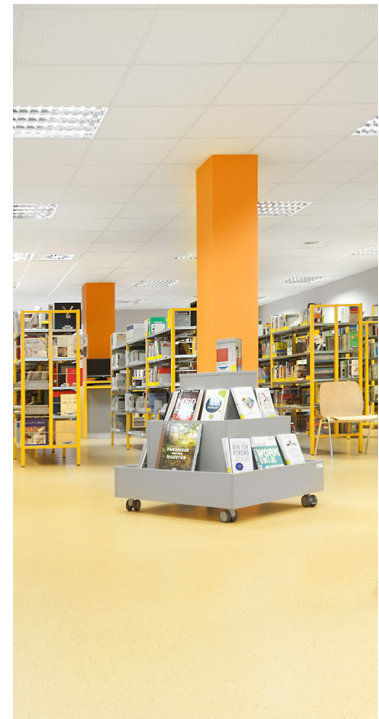

WOW PRESENTATION PYRAMID

WWW.BCILIBRARIES.COM

www.bciilibraries.com
877 224 7026