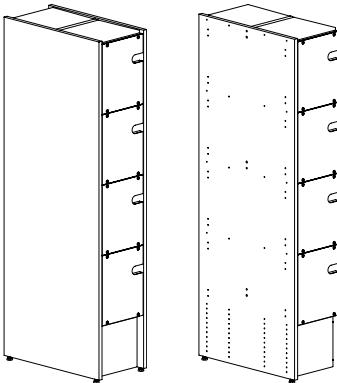

BB78801131

ORDRUP DISPLAY

DOUBLE-SIDED CONFIGURATIONS

Complete shelving system with end panels, full backs, kickplates, doors with acrylic display, shelves, top shelves and fittings. All parts, except the acrylic display, are made of painted MDF.

Height 152 cm (3 doors with acrylic display and 3 storage shelves and top shelf on each side)

Starter bay
Item no.

BB78800532

Add-on bay
Item no.

BB78801532

Height 182 cm (4 doors with acrylic display and 4 storage shelves and top shelf on each side)

Starter bay
Item no.

BB78800832

Add-on bay
Item no.

BB78801832

Height 212 cm (5 doors with acrylic display and 5 storage shelves and top shelf on each side)

Starter bay
Item no.

BB78800132

Add-on bay
Item no.