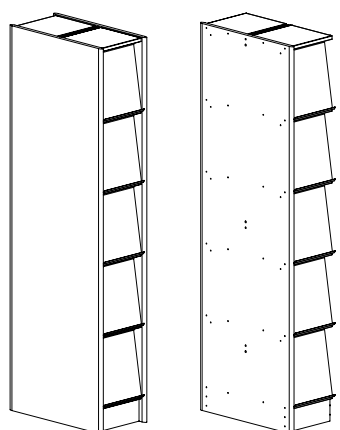

Style	Type	Starter bay Item no.	Add-on bay Item no.
Softline Slimline	Veneer	BB781201321	BB781211321
	Veneer	BB782201321	BB782211321
Softline Slimline	Painted	BB781201325	BB781211325
	Painted	BB782201325	BB782211325