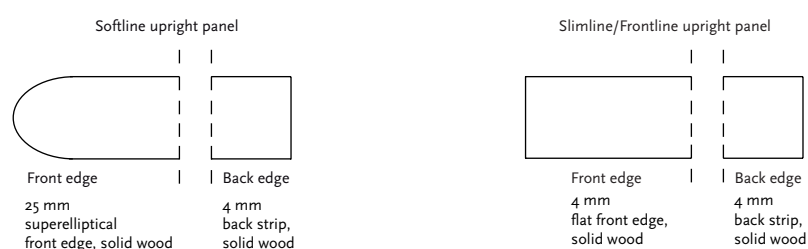

Dawe Public Library, Canada
Singles - display shelf and storage

SINGLES

Singles is a combination of wooden end panels and steel shelves. The end panel comes in Softline or Slimline shape. The full back and kickplate that comes with the product are made in melamine. The kickplate for end panel height 182 cm is 12 cm and the kickplate for end panels height 212 cm is 21 cm. The kickplate will cover the space between the bottom shelf and the floor in an elegant way.

Behind the steel lift-up display shelves are compartments providing space for piles of back issues.

It is to be noted that the only difference between Softline and Slimline is the shape of the front edge of the end panels. Softline comes with a 25 mm superelliptical shaped edging of solid wood and Slimline comes with a 4 mm flat front edge of solid wood.

The Singles display is available in veneer and painted configurations.

HEIGHTS

Singles wood shelving comes in 2 heights; 182 and 212 cm. Heights include adjustable feet (max. 2 cm).

WIDTHS

The bays are available as starter and add-on bays. A starter bay has two outside end panels while an add-on bay has one intermediate end panel.

DEPTHS

The end panels come in 2 depths; 36 cm for 30 cm deep shelves (single-sided) and 69 cm for 2 x 30 cm deep shelves (double-sided).

SINGLES

SINGLE-SIDED CONFIGURATIONS - VENEER & PAINTED

Complete shelving system with end panels, full back, kickplate, shelves, top shelf and fittings. The shelves are made of steel.