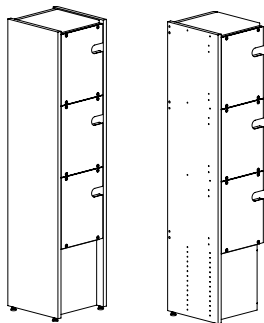

Behind the cabinet doors with acrylic display are compartments providing A4 vertical storage boxes for older versions of the magazines.

The Ordrup display is made of painted MDF.

HEIGHTS

Ordrup Display comes in 3 heights; 152, 182 and 212 cm. Heights include adjustable feet (max. 2 cm).

WIDTHS

The bays are available as starter and add-on bays. A starter bay has two outside end panels while an add-on bay has one intermediate end panel.

DEPTHS

The end panels come in 2 depths; 36 cm for 30 cm deep shelves (single-sided) and 69 cm for 2 x 30 cm deep shelves (double-sided).

ORDRUP DISPLAY

SINGLE-SIDED CONFIGURATIONS

Complete shelving system with end panels, full back, kickplate, doors with acrylic display, shelves, top shelf and fittings. All parts, except the acrylic display, are made of painted MDF.

Height 152 cm (3 doors with acrylic display and 3 storage shelves and top shelf)

Starter bay
Item no.

Add-on bay
Item no.

BB78800531

BB78801531

Height 182 cm (4 doors with acrylic display and 4 storage shelves and top shelf)