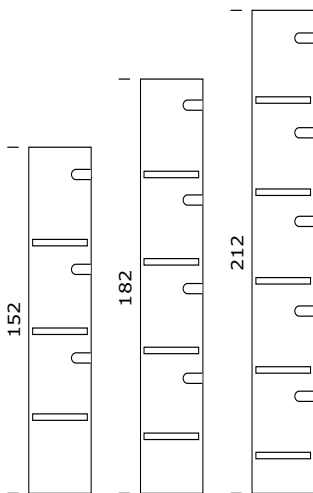

Lyngby Public Library, Denmark
Ordrup Display

ORDRUP DISPLAY

Ordrup Display is a combined magazine display and storage unit based on Slimline upright panels with painted end panels, painted cabinet doors and acrylic display. The end panel comes with a flat front edge. The full back and kickplate are painted. The height of the kickplate is different for all three shelving heights to cover the space between the bottom shelf and the floor in the best way for each height.

Behind the cabinet doors with acrylic display are compartments providing A4 vertical storage boxes for older versions of the magazines.

The Ordrup display is made of painted MDF.

HEIGHTS

Ordrup Display comes in 3 heights; 152, 182 and 212 cm. Heights include adjustable feet (max. 2 cm).

WIDTHS

The bays are available as starter and add-on bays. A starter bay has two outside end panels while an add-on bay has one intermediate end panel.

DEPTHS

The end panels come in 2 depths; 36 cm for 30 cm deep shelves (single-sided) and 69 cm for 2 x 30 cm deep shelves (double-sided).