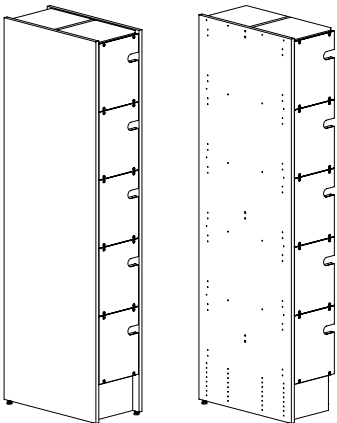

ORDRUP DISPLAY

DOUBLE-SIDED CONFIGURATIONS

Complete shelving system with end panels, full backs, kickplates, doors with acrylic display, shelves, top shelves and fittings. All parts, except the acrylic display, are made of painted MDF.

Height 152 cm (3 doors with acrylic display and 3 storage shelves and top shelf on each side)

Starter bay
Item no.

BB78800532

Add-on bay
Item no.

BB78801532

Height 182 cm (4 doors with acrylic display and 4 storage shelves and top shelf on each side)

Starter bay
Item no.

BB78800832

Add-on bay
Item no.

BB78801832

Height 212 cm (5 doors with acrylic display and 5 storage shelves and top shelf on each side)

Starter bay
Item no.

BB78800132

Add-on bay
Item no.

BB78801132