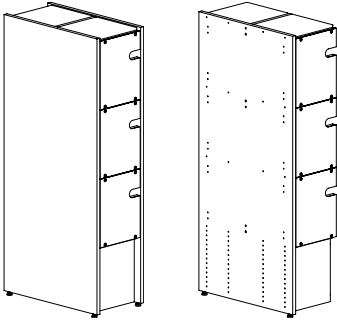

Starter bay
Item no.

Add-on bay
Item no.

BB78800831

BB78801831

Height 212 cm (5 doors with acrylic display and 5 storage shelves and top shelf)

Starter bay
Item no.

Add-on bay
Item no.

BB78800131

BB78801131

ORDRUP DISPLAY

DOUBLE-SIDED CONFIGURATIONS

Complete shelving system with end panels, full backs, kickplates, doors with acrylic display, shelves, top shelves and fittings. All parts, except the acrylic display, are made of painted MDF.

Height 152 cm (3 doors with acrylic display and 3 storage shelves and top shelf on each side)

Starter bay
Item no.

BB78800532

Add-on bay
Item no.

BB78801532

Height 182 cm (4 doors with acrylic display and 4 storage shelves and top shelf on each side)

Starter bay
Item no.

BB78800832

Add-on bay
Item no.

BB78801832

Height 212 cm (5 doors with acrylic display and 5 storage shelves and top shelf on each side)

Starter bay
Item no.

BB78800132

Add-on bay
Item no.