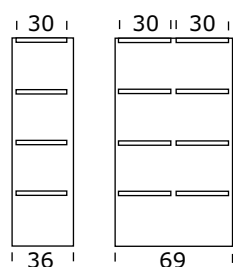

Dawe Public Library, Canada
Singles - display shelf and storage

SINGLES

Singles is a combination of wooden end panels and steel shelves. The end panel comes in Softline or Slimline shape. The full back and kickplate that comes with the product are made in melamine. The kickplate for end panel height 182 cm is 12 cm and the kickplate for end panels height 212 cm is 21 cm. The kickplate will cover the space between the bottom shelf and the floor in an elegant way.

Behind the steel lift-up display shelves are compartments providing space for piles of back issues.

It is to be noted that the only difference between Softline and Slimline is the shape of the front edge of the end panels. Softline comes with a 25 mm superelliptical shaped edging of solid wood and Slimline comes with a 4 mm flat front edge of solid wood.

The Singles display is available in veneer and painted configurations.

HEIGHTS

Singles wood shelving comes in 2 heights; 182 and 212 cm. Heights include adjustable feet (max. 2 cm).

WIDTHS

The bays are available as starter and add-on bays. A starter bay has two outside end panels while an add-on bay has one intermediate end panel.

DEPTHS

The end panels come in 2 depths; 36 cm for 30 cm deep shelves (single-sided) and 69 cm for 2 x 30 cm deep shelves (double-sided).

SINGLES

SINGLE-SIDED CONFIGURATIONS - VENEER & PAINTED

Complete shelving system with end panels, full back, kickplate, shelves, top shelf and fittings. The shelves are made of steel.