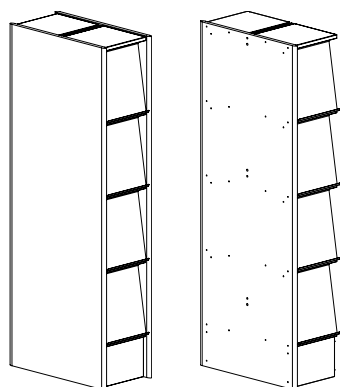

The Singles display is available in veneer and painted configurations.

HEIGHTS

Singles wood shelving comes in 2 heights; 182 and 212 cm. Heights include adjustable feet (max. 2 cm).

WIDTHS

The bays are available as starter and add-on bays. A starter bay has two outside end panels while an add-on bay has one intermediate end panel.

DEPTHS

The end panels come in 2 depths; 36 cm for 30 cm deep shelves (single-sided) and 69 cm for 2 x 30 cm deep shelves (double-sided).

SINGLES

SINGLE-SIDED CONFIGURATIONS - VENEER & PAINTED

Complete shelving system with end panels, full back, kickplate, shelves, top shelf and fittings. The shelves are made of steel.

Height 212 cm (5 tip-up doors and 5 storage shelves and top shelf)

Style	Type	Starter bay Item no.	Add-on bay Item no.
Sofline	Veneer	BB781201311	BB781211311
Slimline	Veneer	BB782201311	BB782211311
Sofline	Painted	BB781201315	BB781211315
Slimline	Painted	BB782201315	BB782211315

SINGLES

DOUBLE-SIDED CONFIGURATIONS - VENEER & PAINTED

Complete shelving system with end panels, full back, kickplate, shelves, top shelf and fittings. The shelves are made of steel.

Height 182 cm (4 tip-up doors and 4 storage shelves and top shelf on each side)