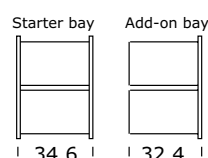

Dawe Public Library, Canada
Singles - display shelf and storage

SINGLES

Singles is a combination of wooden end panels and steel shelves. The end panel comes in Softline or Slimline shape. The full back and kickplate that comes with the product are made in melamine. The kickplate for end panel height 182 cm is 12 cm and the kickplate for end panels height 212 cm is 21 cm. The kickplate will cover the space between the bottom shelf and the floor in an elegant way.

Behind the steel lift-up display shelves are compartments providing space for piles of back issues.

It is to be noted that the only difference between Softline and Slimline is the shape of the front edge of the end panels. Softline comes with a 25 mm superelliptical shaped edging of solid wood and Slimline comes with a 4 mm flat front edge of solid wood.

The Singles display is available in veneer and painted configurations.

HEIGHTS

Singles wood shelving comes in 2 heights; 182 and 212 cm. Heights include adjustable feet (max. 2 cm).

WIDTHS

The bays are available as starter and add-on bays. A starter bay has two outside end panels while an add-on bay has one intermediate end panel.

DEPTHS

The end panels come in 2 depths; 36 cm for 30 cm deep shelves (single-sided) and 69 cm for 2 x 30 cm deep shelves (double-sided).

SINGLES

SINGLE-SIDED CONFIGURATIONS - VENEER & PAINTED

Complete shelving system with end panels, full back, kickplate, shelves, top shelf and fittings. The shelves are made of steel.