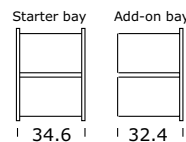

Behind the cabinet doors with acrylic display are compartments providing A4 vertical storage boxes for older versions of the magazines.

The Ordrup display is made of painted MDF.

HEIGHTS

Ordrup Display comes in 3 heights; 152, 182 and 212 cm. Heights include adjustable feet (max. 2 cm).

WIDTHS

The bays are available as starter and add-on bays. A starter bay has two outside end panels while an add-on bay has one intermediate end panel.

DEPTHS

The end panels come in 2 depths; 36 cm for 30 cm deep shelves (single-sided) and 69 cm for 2 x 30 cm deep shelves (double-sided).

Height 152 cm (3 doors with acrylic display and 3 storage shelves and top shelf)

Starter bay
Item no.

Add-on bay
Item no.

BB78800531

BB78801531

Height 182 cm (4 doors with acrylic display and 4 storage shelves and top shelf)