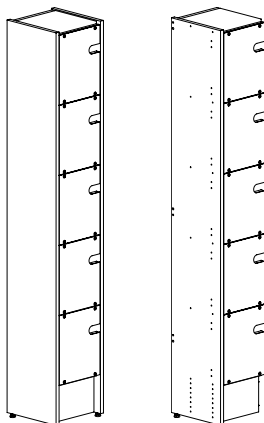

Height 152 cm (3 doors with acrylic display and 3 storage shelves and top shelf)

Starter bay
Item no.

Add-on bay
Item no.

BB78800531

BB78801531

Height 182 cm (4 doors with acrylic display and 4 storage shelves and top shelf)

Starter bay
Item no.

Add-on bay
Item no.

BB78800831

BB78801831

Height 212 cm (5 doors with acrylic display and 5 storage shelves and top shelf)

Starter bay
Item no.

Add-on bay
Item no.

BB78800131

BB78801131

ORDRUP DISPLAY

DOUBLE-SIDED CONFIGURATIONS

Complete shelving system with end panels, full backs, kickplates, doors with acrylic display, shelves, top shelves and fittings. All parts, except the acrylic display, are made of painted MDF.

Height 152 cm (3 doors with acrylic display and 3 storage shelves and top shelf on each side)

Starter bay
Item no.

BB78800532

Add-on bay
Item no.

BB78801532

Height 182 cm (4 doors with acrylic display and 4 storage shelves and top shelf on each side)