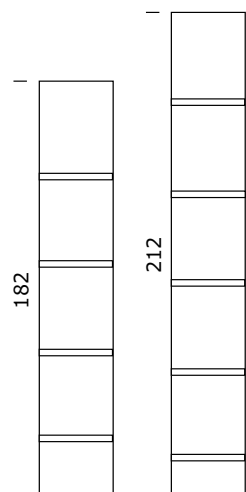

Dawe Public Library, Canada
Singles - display shelf and storage

SINGLES

Singles is a combination of wooden end panels and steel shelves. The end panel comes in Softline or Slimline shape. The full back and kickplate that comes with the product are made in melamine. The kickplate for end panel height 182 cm is 12 cm and the kickplate for end panels height 212 cm is 21 cm. The kickplate will cover the space between the bottom shelf and the floor in an elegant way.

Behind the steel lift-up display shelves are compartments providing space for piles of back issues.

It is to be noted that the only difference between Softline and Slimline is the shape of the front edge of the end panels. Softline comes with a 25 mm superelliptical shaped edging of solid wood and Slimline comes with a 4 mm flat front edge of solid wood.

The Singles display is available in veneer and painted configurations.

HEIGHTS

Singles wood shelving comes in 2 heights; 182 and 212 cm. Heights include adjustable feet (max. 2 cm).

WIDTHS

The bays are available as starter and add-on bays. A starter bay has two outside end panels while an add-on bay has one intermediate end panel.

DEPTHS

The end panels come in 2 depths; 36 cm for 30 cm deep shelves (single-sided) and 69 cm for 2 x 30 cm deep shelves (double-sided).

SINGLES

SINGLE-SIDED CONFIGURATIONS - VENEER & PAINTED

Complete shelving system with end panels, full back, kickplate, shelves, top shelf and fittings. The shelves are made of steel.