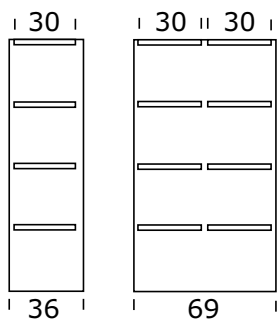

Lyngby Public Library, Denmark
Ordrup Display

ORDRUP DISPLAY

Ordrup Display is a combined magazine display and storage unit based on Slimline upright panels with painted end panels, painted cabinet doors and acrylic display. The end panel comes with a flat front edge. The full back and kickplate are painted. The height of the kickplate is different for all three shelving heights to cover the space between the bottom shelf and the floor in the best way for each height.

Behind the cabinet doors with acrylic display are compartments providing A4 vertical storage boxes for older versions of the magazines.

The Ordrup display is made of painted MDF.

HEIGHTS

Ordrup Display comes in 3 heights; 152, 182 and 212 cm. Heights include adjustable feet (max. 2 cm).

WIDTHS

The bays are available as starter and add-on bays. A starter bay has two outside end panels while an add-on bay has one intermediate end panel.

DEPTHS

The end panels come in 2 depths; 36 cm for 30 cm deep shelves (single-sided) and 69 cm for 2 x 30 cm deep shelves (double-sided).

Height 152 cm (3 doors with acrylic display and 3 storage shelves and top shelf)

Starter bay
Item no.

Add-on bay
Item no.

BB78800531

BB78801531

Height 182 cm (4 doors with acrylic display and 4 storage shelves and top shelf)