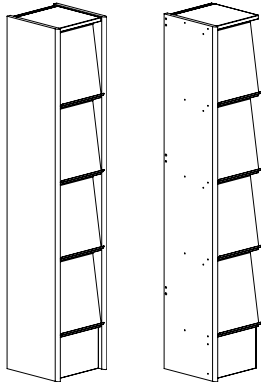

The Singles display is available in veneer and painted configurations.

HEIGHTS

Singles wood shelving comes in 2 heights; 182 and 212 cm. Heights include adjustable feet (max. 2 cm).

WIDTHS

The bays are available as starter and add-on bays. A starter bay has two outside end panels while an add-on bay has one intermediate end panel.

DEPTHS

The end panels come in 2 depths; 36 cm for 30 cm deep shelves (single-sided) and 69 cm for 2 x 30 cm deep shelves (double-sided).

SINGLES

SINGLE-SIDED CONFIGURATIONS - VENEER & PAINTED

Complete shelving system with end panels, full back, kickplate, shelves, top shelf and fittings. The shelves are made of steel.

Height 182 cm (4 steel tip-up doors and 4 storage shelves and top shelf)

Style	Type	Starter bay Item no.	Add-on bay Item no.
Sofline	Veneer	BB781208311	BB781218311
Slimline	Veneer	BB782208311	BB782218311
Sofline	Painted	BB781208315	BB781218315
Slimline	Painted	BB782208315	BB782218315

Height 212 cm (5 tip-up doors and 5 storage shelves and top shelf)

Style	Type	Starter bay Item no.	Add-on bay Item no.
Sofline	Veneer	BB781201311	BB781211311
Slimline	Veneer	BB782201311	BB782211311
Sofline	Painted	BB781201315	BB781211315
Slimline	Painted	BB782201315	BB782211315