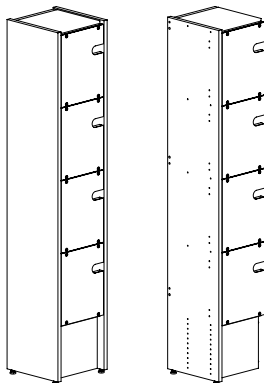

ORDRUP DISPLAY

SINGLE-SIDED CONFIGURATIONS

Complete shelving system with end panels, full back, kickplate, doors with acrylic display, shelves, top shelf and fittings. All parts, except the acrylic display, are made of painted MDF.

Height 152 cm (3 doors with acrylic display and 3 storage shelves and top shelf)

Starter bay
Item no.

Add-on bay
Item no.

BB78800531

BB78801531

Height 182 cm (4 doors with acrylic display and 4 storage shelves and top shelf)

Starter bay
Item no.

Add-on bay
Item no.

BB78800831

BB78801831

Height 212 cm (5 doors with acrylic display and 5 storage shelves and top shelf)

Starter bay
Item no.

Add-on bay
Item no.

BB78800131

Height 152 cm (3 doors with acrylic display and 3 storage shelves and top shelf on each side)

Starter bay
Item no.

BB78800532

Add-on bay
Item no.

BB78801532

Height 182 cm (4 doors with acrylic display and 4 storage shelves and top shelf on each side)