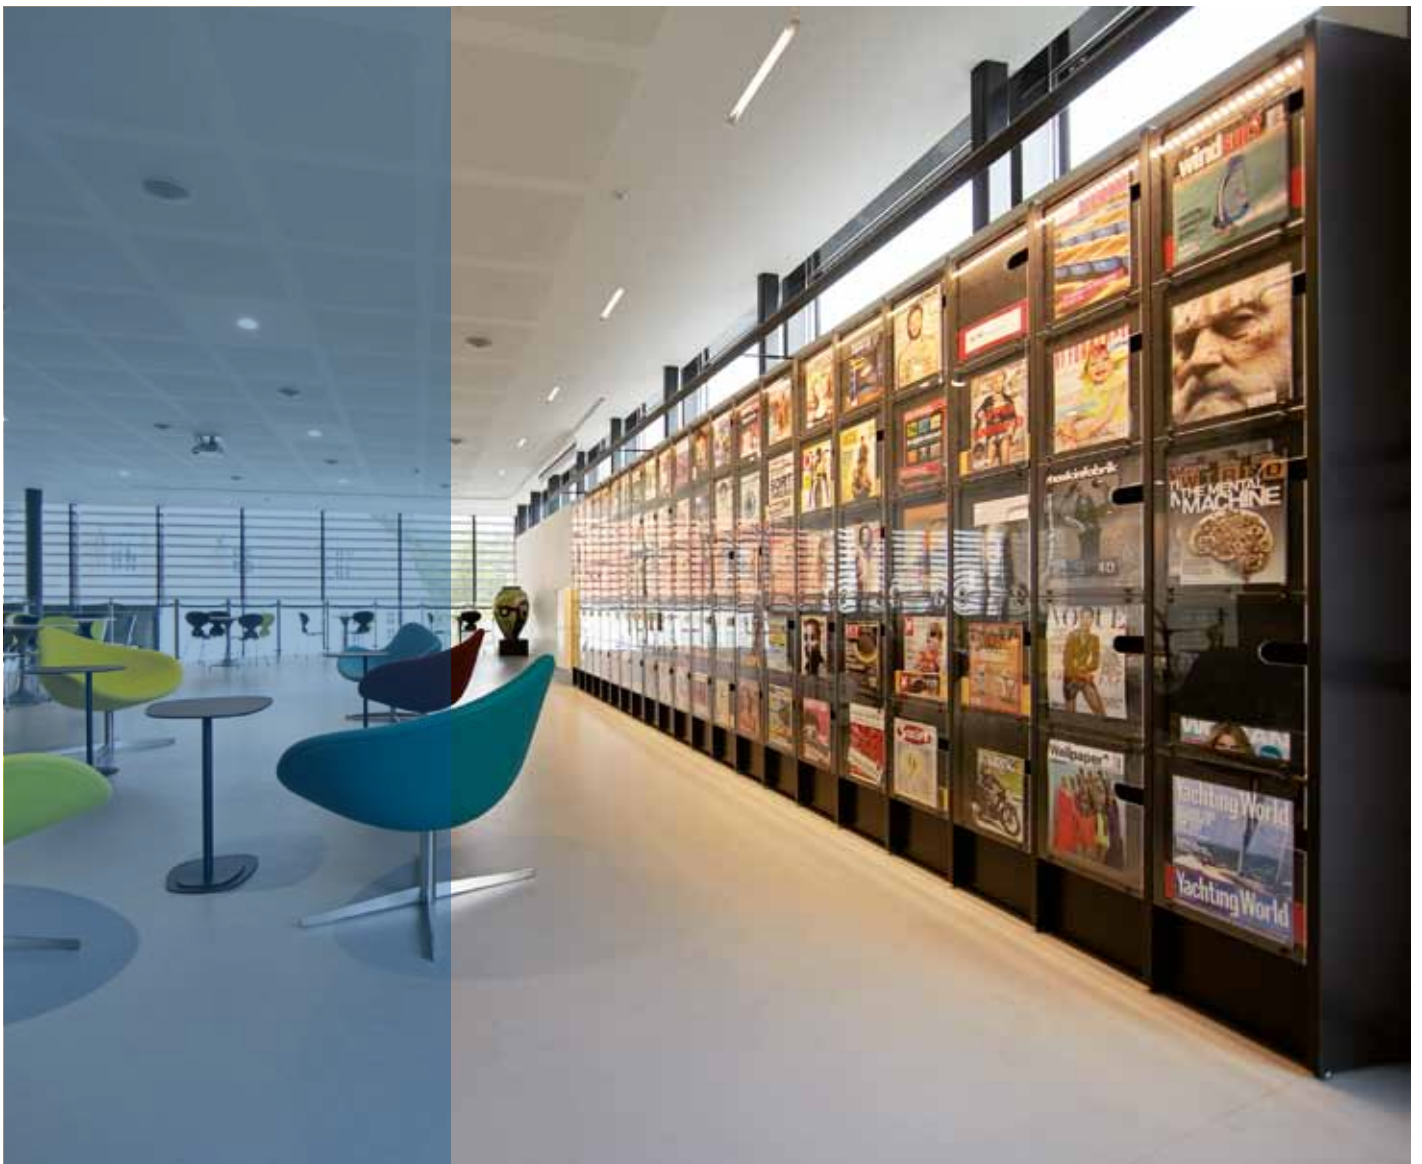

ORDRUP

DISPLAYS
DESIGN BCI

ORDRUP

DISPLAY

DESIGN BCI

Functional storage and display of magazines!

With the acrylic display on the cabinet door, it is easy to find the specific magazine you want to read. Open the cabinet door, and you will find older versions of the magazines easily and logically stored. There is also room for A4 vertical storage boxes inside the cabinet.

The display is available in 3 different heights:

152 cm - 3 cabinets

182 cm - 4 cabinets

212 cm - 5 cabinets

The depth of the shelves inside the cabinet is 30 cm and the total depth of the unit is 36 cm. The display is also available as a double sided display, the total depth of the double sided unit being 69 cm.

You can choose to have the display (made of MDF) painted in one of almost 300 standard colours to match the interior design of the rest of the library.

This elegant and streamlined display fits in nicely with several of our main products: Slimline, Radius, our Box browsers and 60/30 shelving with London panels.

Use the display as a piece of furniture on its own or as a room divider to help create just the right atmosphere.