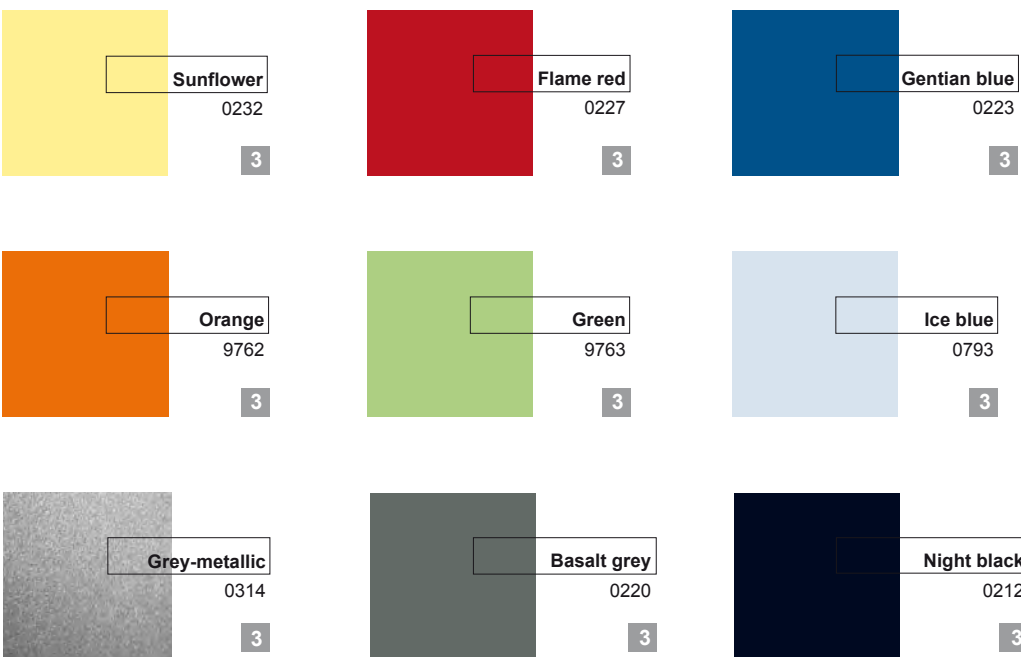

Surfaces

from solid wood veneer and plastic

Wooden surfaces are either directly plastic-coated or covered with an HPL laminated plastic, depending on their application. Differences in colour underline the characteristics of solid wood surfaces and cannot be avoided. Solid wood changes its colours under the influence of light. Table and work surfaces with solid wood veneer have only limited abrasion resistance. We recommend our highly resistant plastic decors for these types of surfaces. We use environmental-friendly lacquers for our solid wood surfaces.

DESIGN OPTIONS