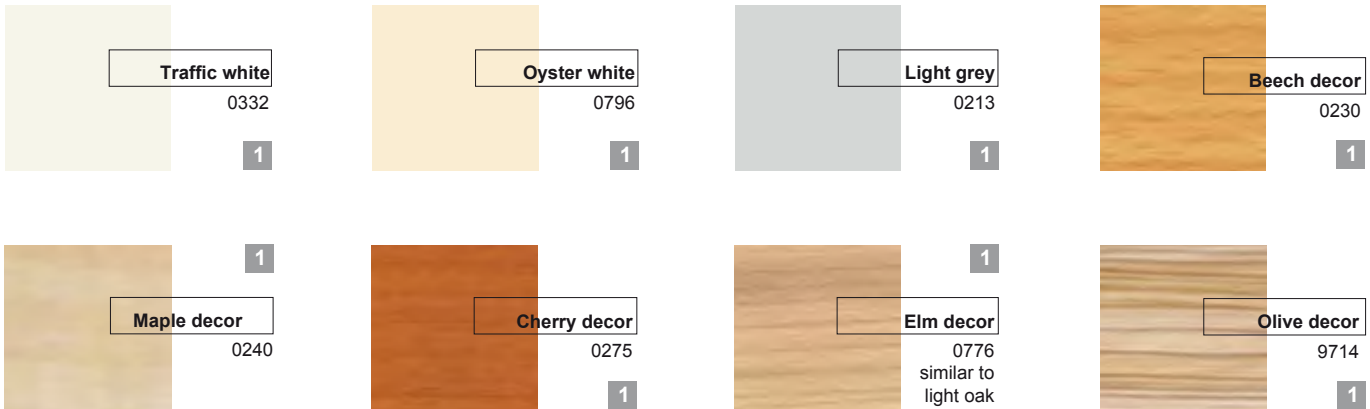

Surfaces

from solid wood veneer and plastic

Wooden surfaces are either directly plastic-coated or covered with an HPL laminated plastic, depending on their application. Differences in colour underline the characteristics of solid wood surfaces and cannot be avoided. Solid wood changes its colours under the influence of light. Table and work surfaces with solid wood veneer have only limited abrasion resistance. We recommend our highly resistant plastic decors for these types of surfaces. We use environmental-friendly lacquers for our solid wood surfaces.

DESIGN OPTIONS