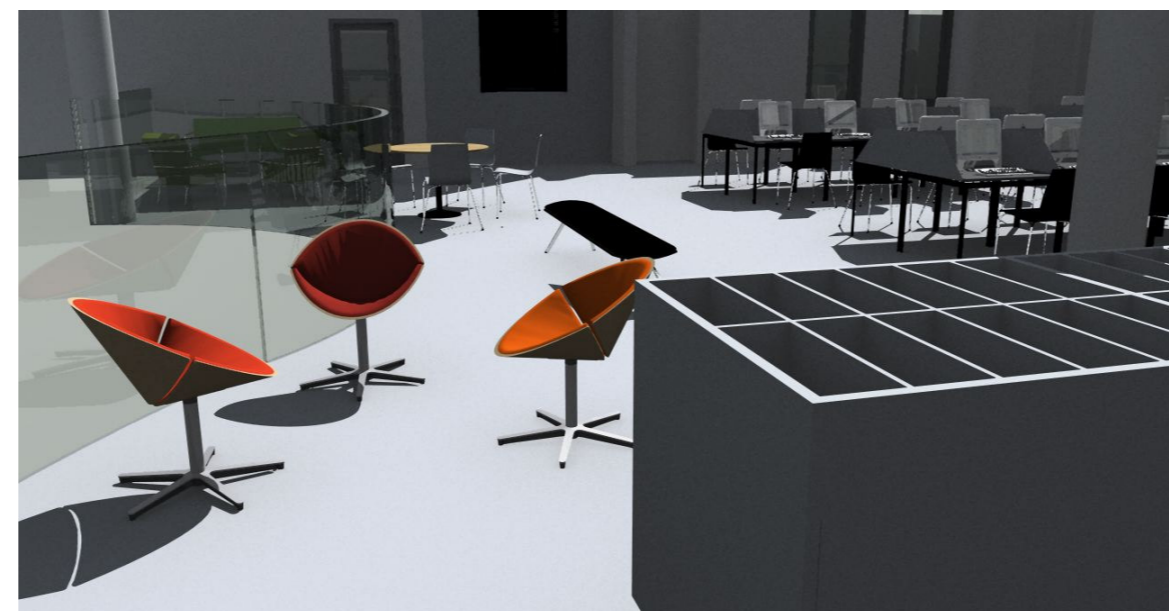

2

Case:	Al Mezhar		
No.:	1. floor	Scale: 1:200/A2	
ID.:	LJO	Date: 18.08.08	
Revised:	28.08.08		
Confidential: Property of BCI A/S. Not to be handed over to, copied or used by third party. Two- or three dimensional reproduction of contents to be authorized by BCI A/S.			
		BCI A/S Dalbækvej 1 6670 Holsted Denmark	Tel.: +45 76782611 Fax: +45 76782622 E-mail: bci@bci.dk www.bci.dk