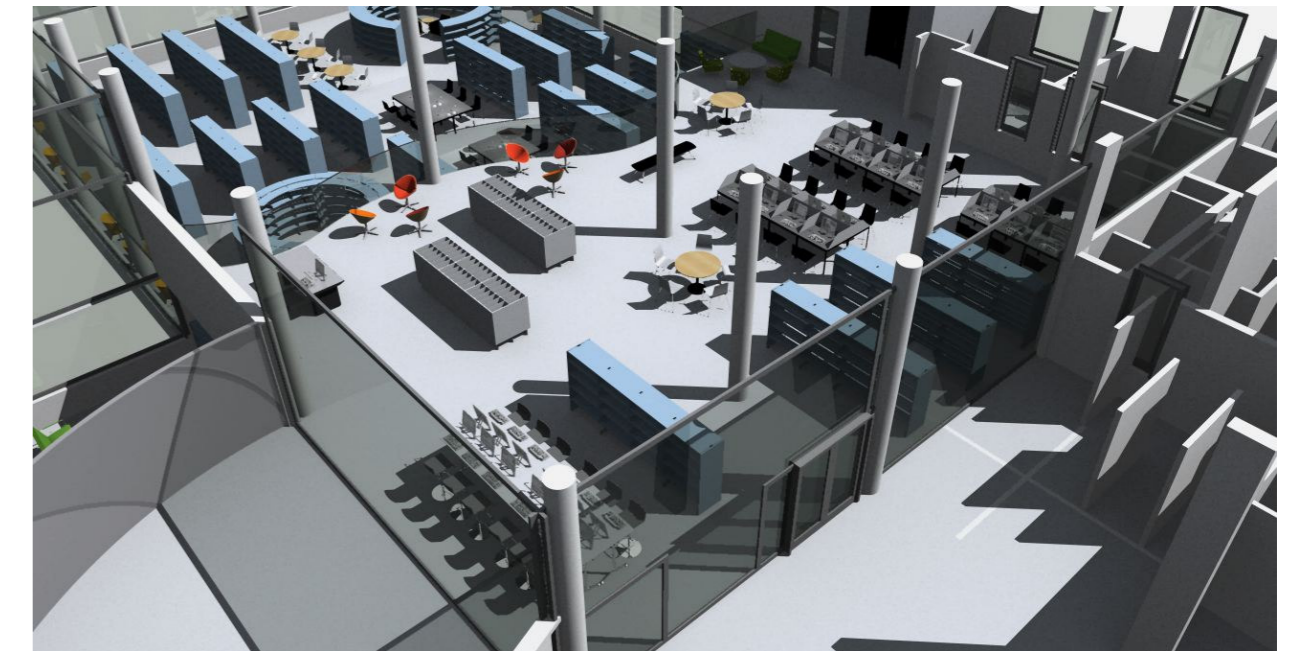

Shelves; 60/30 steel, Light Blue (Fjord), w.top and panels in painted MDF

- Pos.1  
6 Harmony, white
- Pos.2  
Concertina counter, Grey top, Orange Skirt, black front
- Pos.3  
24 Opal study table, High screen, Graffiti grey top, black base, white screen.
- Pos.4  
130 Bib chair, 120 black, 10 white
- Pos.5  
1 Eureka, orange
- Pos.6  
2 Cooper high, 400x60, white, chrome
- Pos.7  
2 Lounge table, Ø120, White top, chrome base, Lammhults
- Pos.8  
2 Cinema sofa, Green, chrome, Lammhults
- Pos.9  
7 Cinema easy chair, green, chrome, Lammhults
- Pos.10  
3 Campus cafe table, Ø105, Birch, black base, Lammhults
- Pos.11  
3 Rabami office chair, 330, dark grey
- Pos.12  
Bank bench, black, Lammhults
- Pos.13  
12 Millibar stool, grey, chrome base, Lammhults
- Pos.14  
6 Confino, 2 orange, 2 red, 2 dark red, Swedese
- Pos.15  
96 Opal study table, 80x90, Grafite grey, black base, BCI
- Pos.16  
4 Cortina easy chair, Lammhults
- Pos.17  
4 Club, swirvel base, Lammhults
- Pos.18  
Hatstand, Lammhults
- Pos.19  
2 Campus table C4, Birch, chrome, Lammhults
- Pos.20  
Cooper table 45x55, White, chrome Lammhults