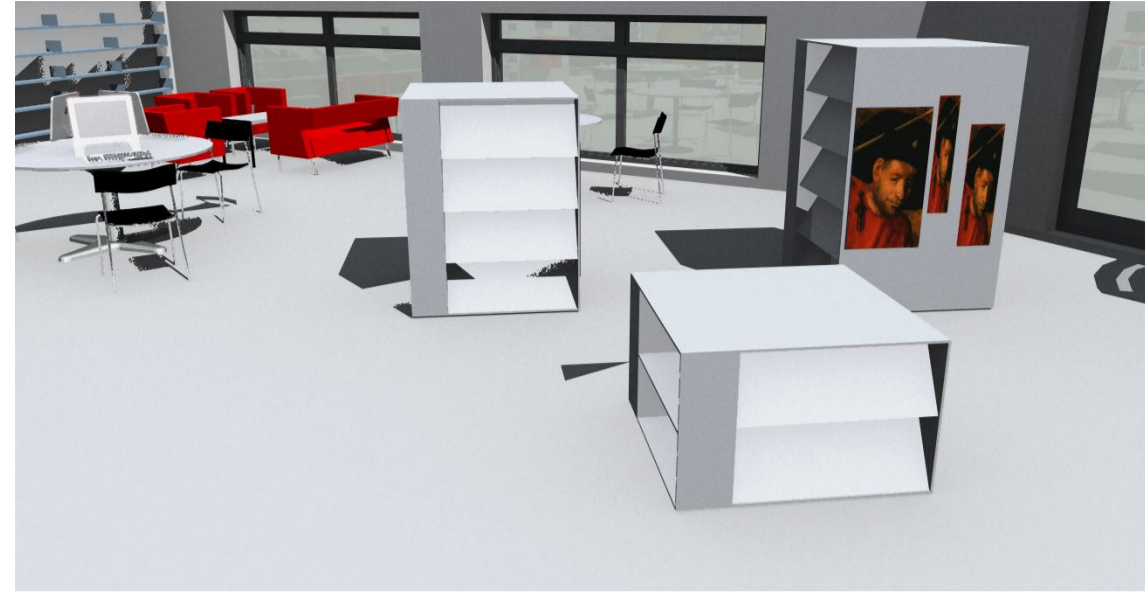

# Ground Floor

1. Kwick-Pick Area

2. Music

3. Young

4. Children

thedesignconcept ltd
PROJECT: WORKSOP
WORKSOP GROUND FLOOR
PROJECT NUMBER: 0836
DRAWING NUMBER: 0836
SCALE: 1:100 A1
DRAWN BY: L.JORGIN
DATE OF DRAWING: 15 SEPTEMBER 2008