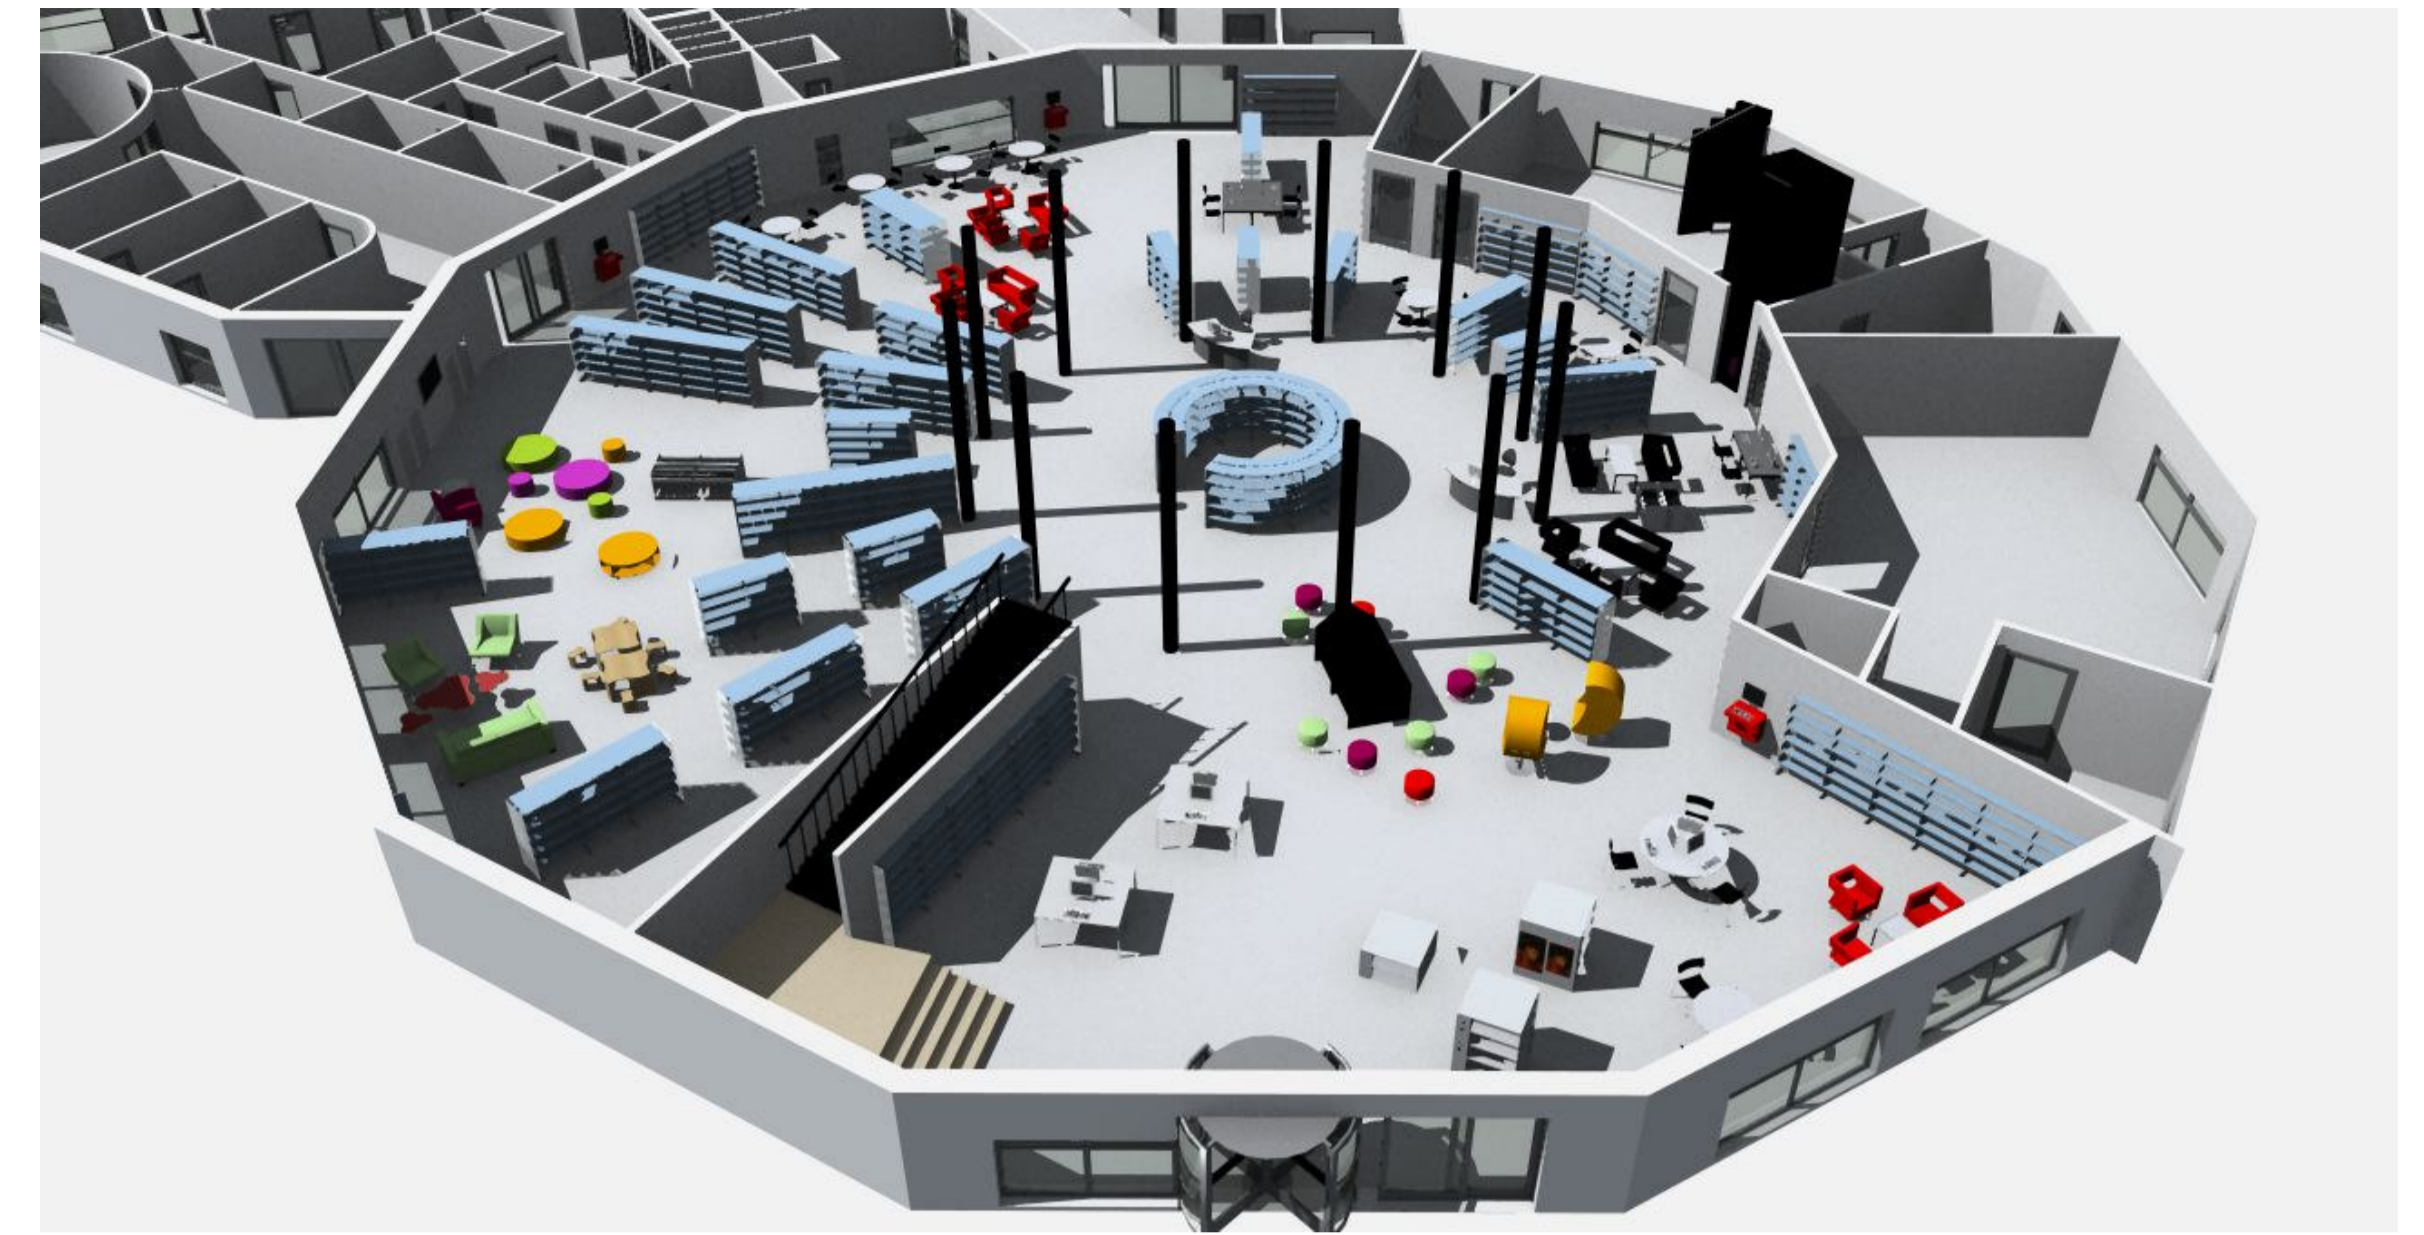

# Ground Floor

1. Kwick-Pick Area

2. Music

3. Young

4. Children

thedesignconcept ltd
PROJECT: WORKSOP
WORKSOP GROUND FLOOR
PROJECT NUMBER: 0836
DRAWING NUMBER: 0836
SCALE: 1:100 A1
DRAWN BY: L.JORGIN
DATE OF DRAWING: 15 SEPTEMBER 2008