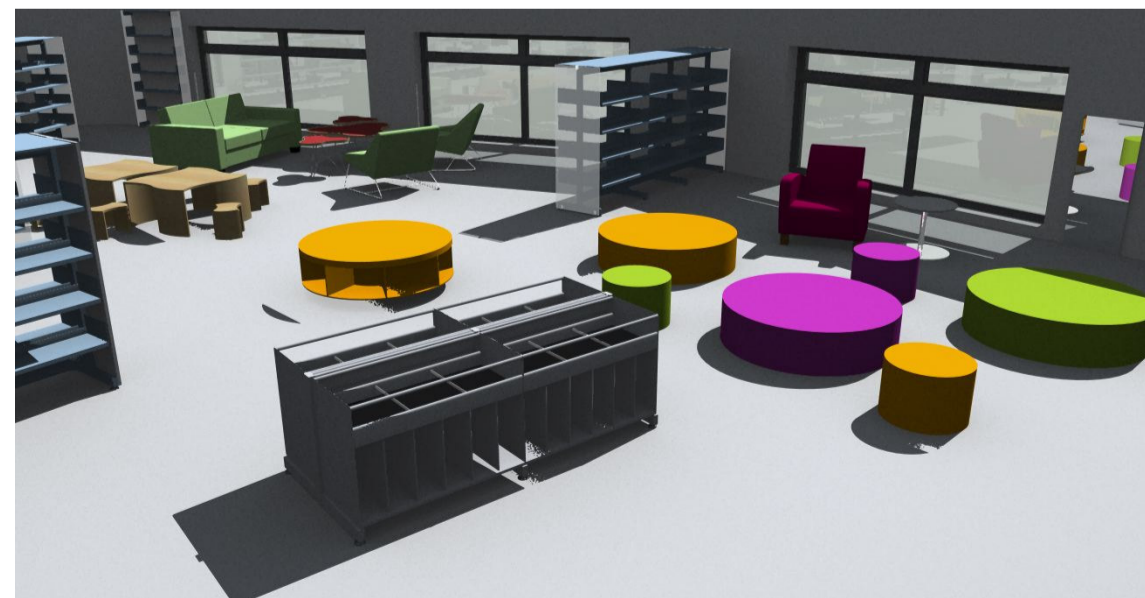

# Ground Floor

1. Kwick-Pick Area

2. Music

3. Young

4. Children

thedesignconcept ltd
PROJECT: WORKSOP
WORKSOP GROUND FLOOR
PROJECT NUMBER: 0836
DRAWING NUMBER: 0836
SCALE: 1:100 A1
DRAWN BY: L.JORGIN
DATE OF DRAWING: 15 SEPTEMBER 2008