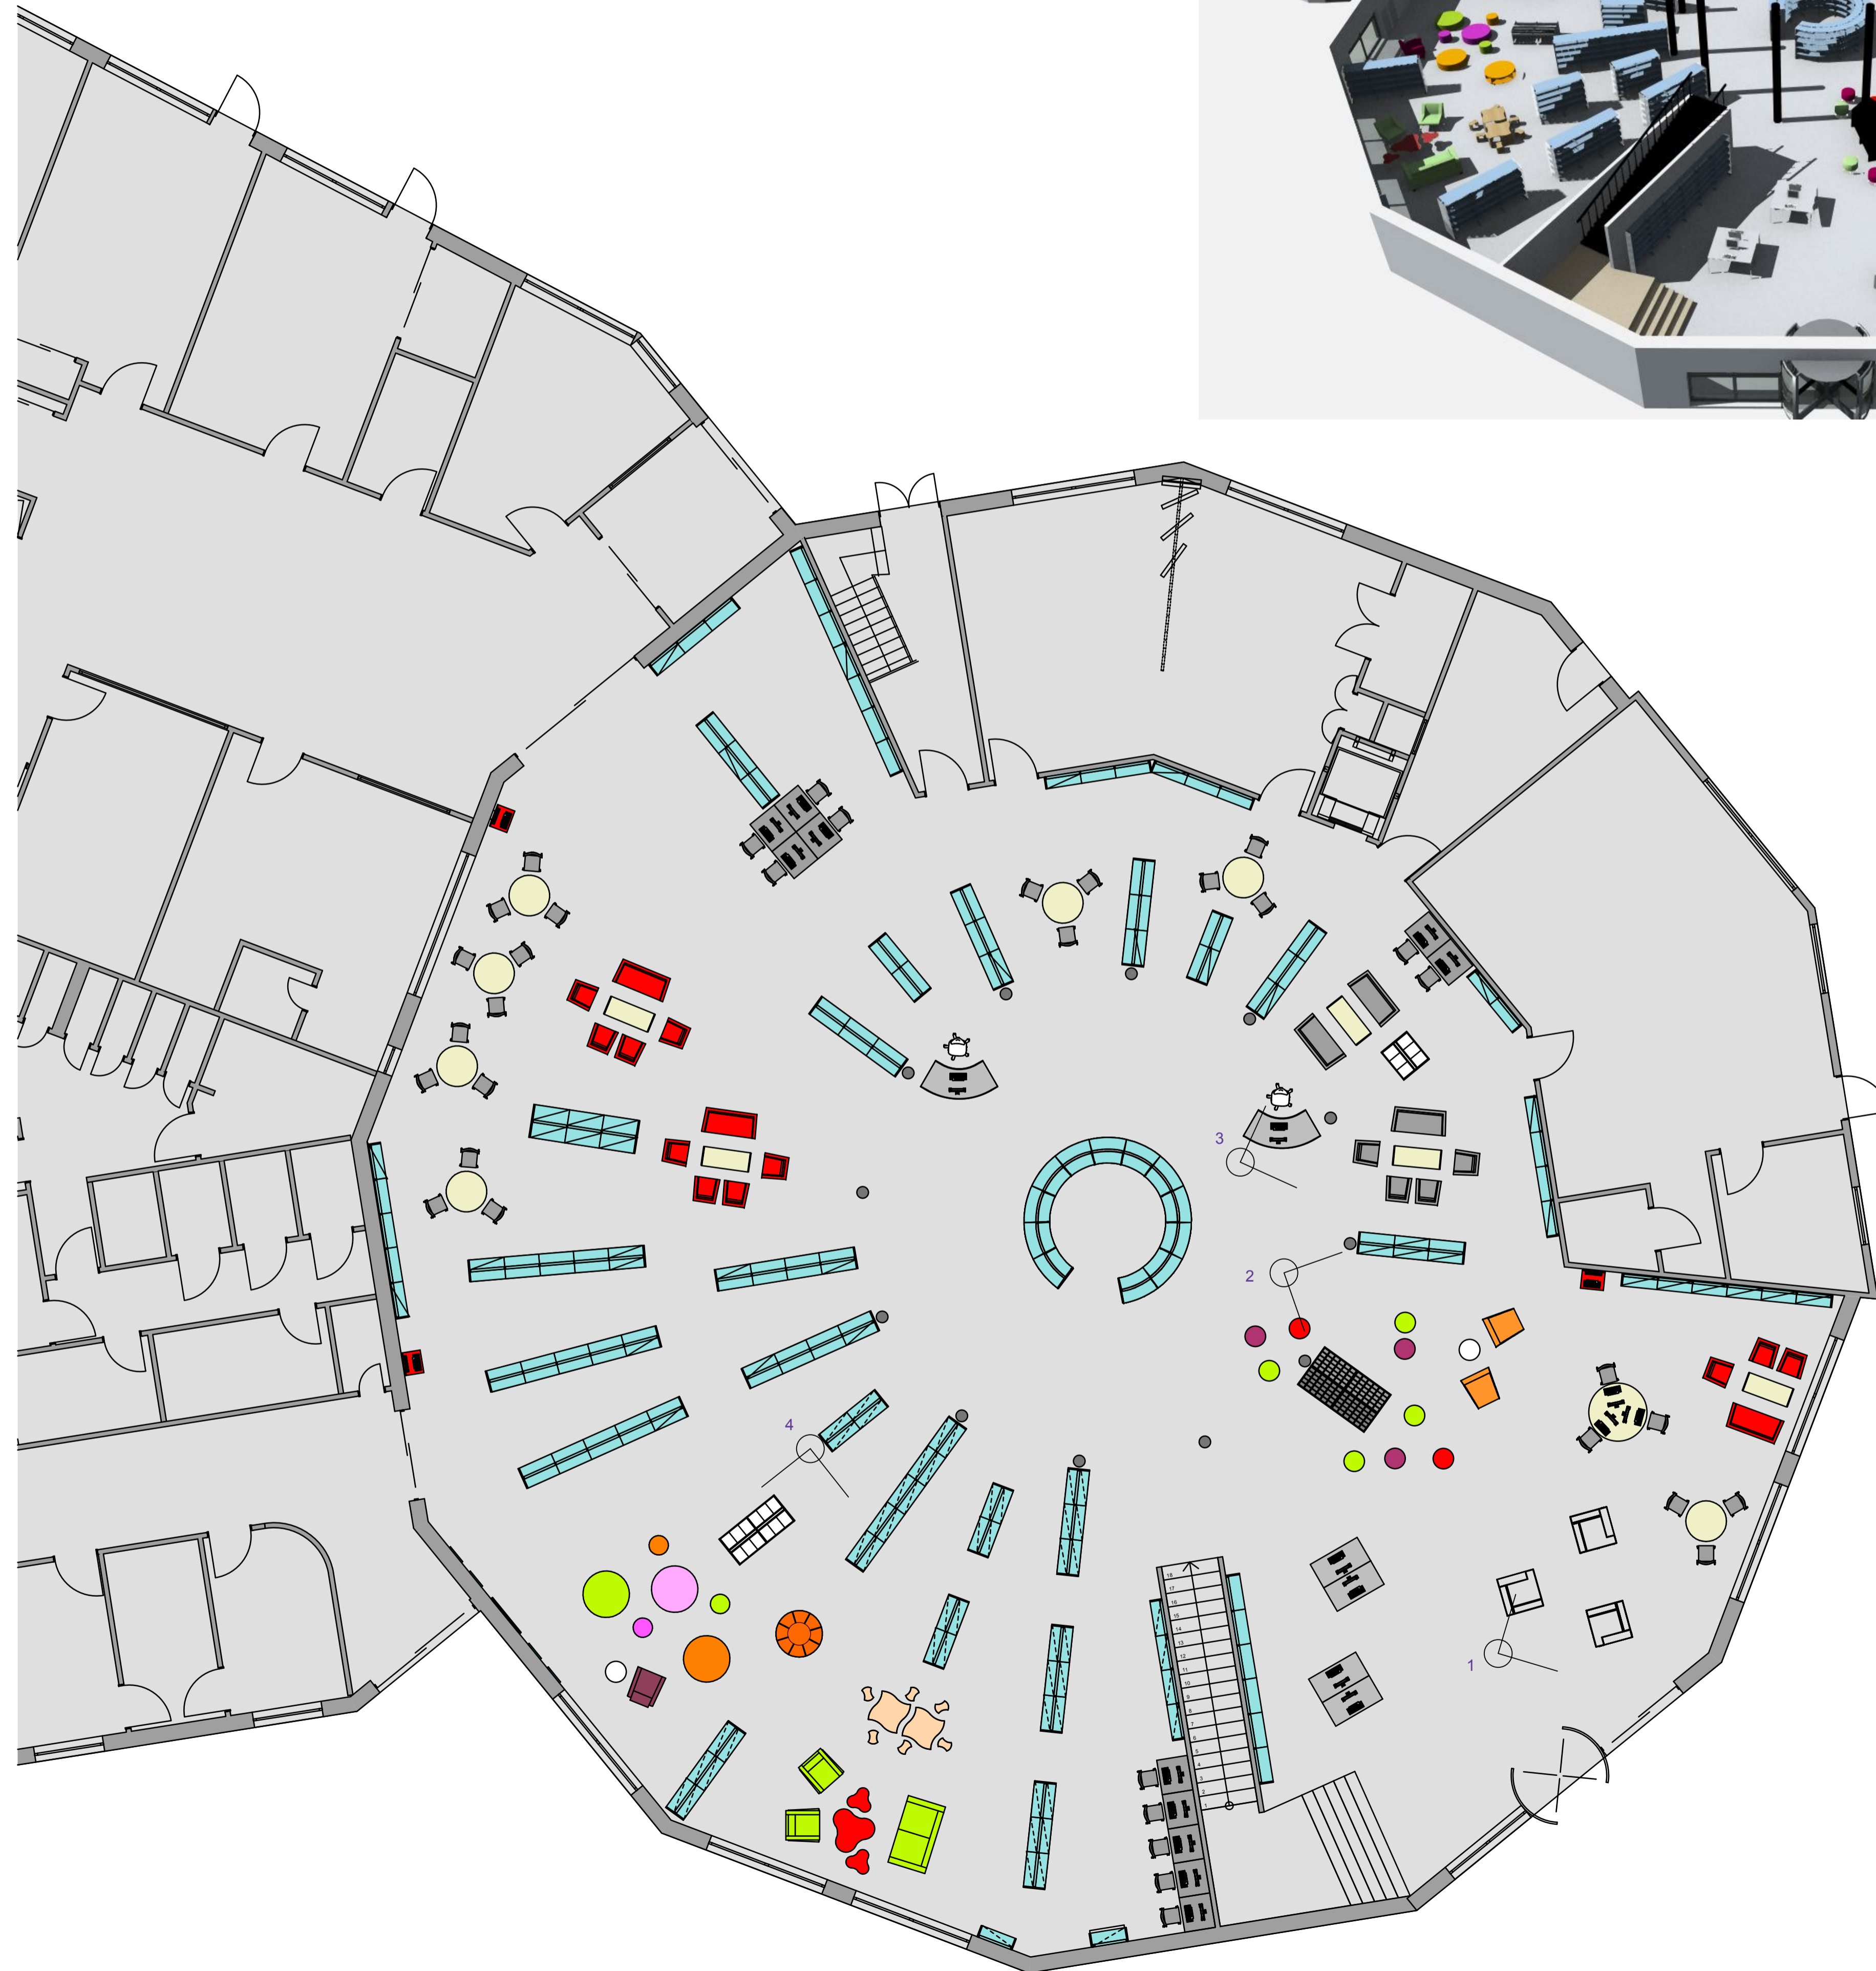

# Ground Floor

1. Kwick-Pick Area

2. Music

3. Young

4. Children

thedesignconcept ltd
PROJECT: WORKSOP
WORKSOP GROUND FLOOR
PROJECT NUMBER: 0836
DRAWING NUMBER: 0836
SCALE: 1:100 A1
DRAWN BY: L.JORGIN
DATE OF DRAWING: 15 SEPTEMBER 2008